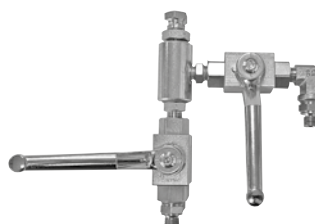

SMALL SPRAY-PACK WITH THE BIGGER AIRLESS ADVANTAGES INSIDE

MIRÓ is the most compact sprayer in its class.

- Off-axis handle to allow the correct balance of the equipment.
- Frame designed to minimize the size and allow an easy transport.
- Space saving storage.
- 6 l gravity tank to avoid product waste.

- Pressure gauge include in all models
- Models with AT300 Airless spray gun include nozzle LASFC 21-40
- The K code pumps include the tool box Part No. LA17200

GIOTTO ACCESSORIES

- Part No. LA40365 Double outlet kit for two guns
- Part No. LA40175 Diaphragm kit
- Part No. LA33017R Complete suction valve
- Part No. LA83033 Complete discharge valve
- Part No. LA32150 Complete pressure regulation valve
- Part No. LA33013/1R Complete tap 1/4" FF

GIOTTO VERSIONS

Giotto version on trolley with petrol engine.

Giotto version on trolley with 50 litres gravity tank.

PROFESSIONAL ACCESSORIES TO IMPROVE YOUR AIRLESS SPRAYPACK

Part No. LA18241
Gravity tank 50 l with basket.
Part No. LA18245
Gravity tank 50 l with cover.

Part No. LA94081
Kit 6 l gravity tank with recirculation (Giotto - Dali).

Part No. LA40365
Double Airless guns kit (Giotto - Dali).

CHOOSE YOUR DALÍ CONFIGURATION

Construction solutions for maximum reliability and quality.