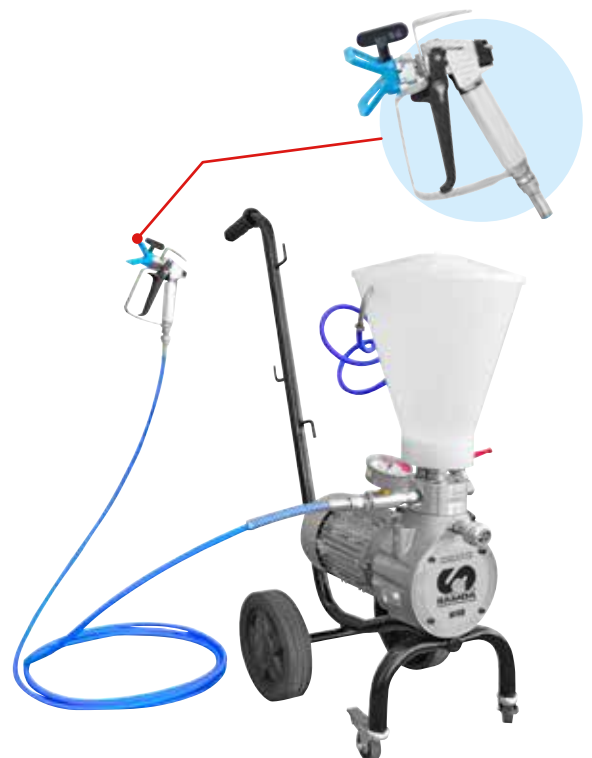

SMALL SPRAY-PACK WITH THE BIGGER AIRLESS ADVANTAGES INSIDE

MIRÓ is the most compact sprayer in its class.

- Off-axis handle to allow the correct balance of the equipment.
- Frame designed to minimize the size and allow an easy transport.
- Space saving storage.
- 6 l gravity tank to avoid product waste.

ELECTRIC AIRLESS DIAPHRAGM PUMPS

TECHNICAL DATA

MODEL	MIRÒ	DALÌ	GIOTTO
VERSION	Frame - Trolley	Trolley	Trolley
MAX. DELIVERY	2,2 l/min	4 l/min	8 l/min
MAX. WORKING PRESSURE	220 bar	220 bar	220 bar
MOTOR POWER	0,75 Kw	1,1 Kw	2,2 Kw
VOLTAGE	110 VAC (60 Hz) 220 VAC (50 Hz)	110 VAC (60 Hz) 220 VAC (50 Hz) 380 VAC (50 Hz)	110 VAC (60 Hz) 220 VAC (50 Hz) 380 VAC (50 Hz)
UNIT WEIGHT	20 kg - frame / 23 kg - trolley	38 kg	66 kg
MAX. NOZZLE SIZE	0,019"	0,027"	0,033"
POWER GENERATION	3 Kw Single phase	3 Kw Single phase	5,5 Kw Single phase
MATERIAL OUTLET	1/4" (M)	1/4" (M)	1/4" (M)
SOUND PRESSURE LEVEL	≤ 65 dB (A)	≤ 65 dB (A)	≤ 75 dB (A)

- Pressure gauge include in all models
- Models with AT250 Airless spray gun include nozzle LASFC 15-40
- The K code pumps include the tool box Part No. LA17200

MIRÒ ACCESSORIES

- Part No. LA21590R Complete suction valve
- Part No. LA32150 Complete pressure regulation valve
- Part No. LA40131 Complete discharge valve
- Part No. LA53002R Complete diaphragm
- Part No. LA40130 Diaphragm kit