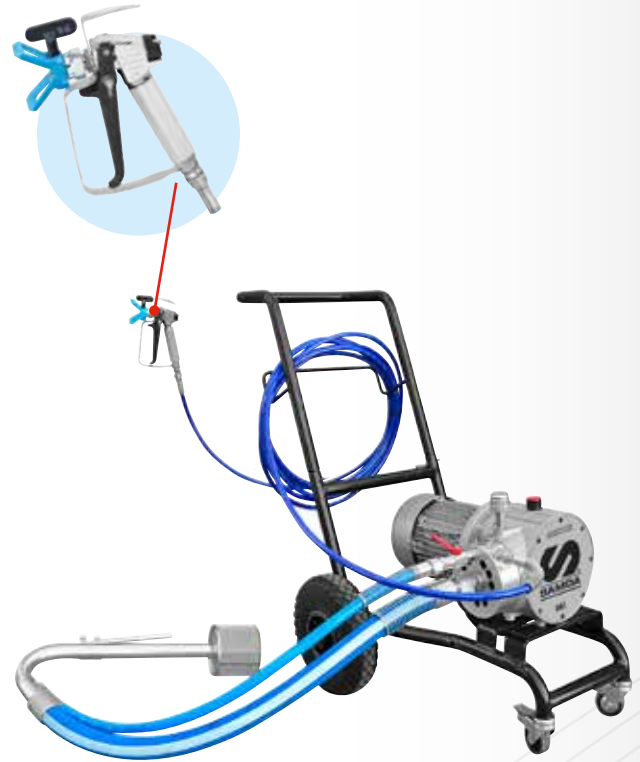

CHOOSE YOUR DALÍ CONFIGURATION

Construction solutions for maximum reliability and quality.

	PART No.	MOTOR	FITTING	HOSE	GUN
SUCTION SYSTEM	LAK18957/1	220 V	1/4"	LA18023	LA11250
	LA18900/1	220 V	1/4"	-	-
	LAK18958/1	110 V	1/4"	LA18023	LA11250
	LA18920/1	110 V	1/4"	-	-
50 L TANK	LAK18945/1	220 V	1/4"	LA18023	LA11250
	LA18945/1	220 V	1/4"	-	-

- Pressure gauge include in all models
- Models with AT250 Airless spray gun include nozzle LASFC 19-40
- The K code pumps include the tool box Part No. LA17200

DALÍ ACCESSORIES

- Part No. LA40234 Diaphragm kit
- Part No. LA33017R Complete suction valve
- Part No. LA83033 Complete discharge valve
- Part No. LA32150 Complete pressure regulation valve
- Part No. LA33016 Complete return tap
- Part No. LA33016/1 Complete return tap - Gravity tank model
- Part No. LA40365 Double outlet kit for two guns