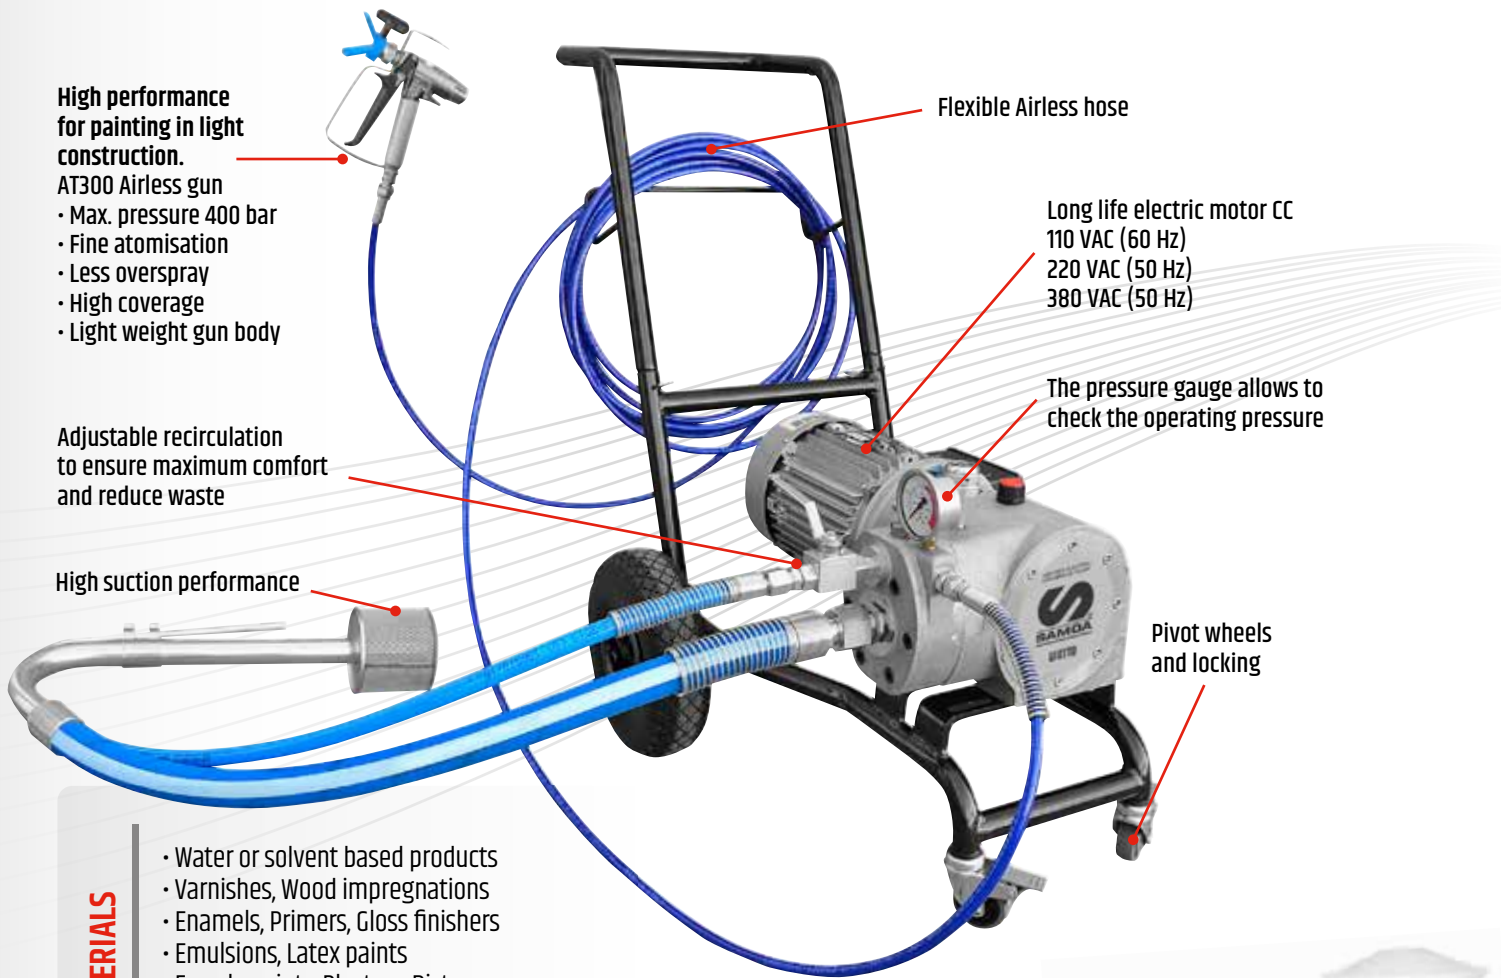

The right spray package can make a huge difference in its performance and durability. SAMOA offers a wide equipment range for painting large surfaces in a faster, efficient and smoother way.

- Smooth spray finish from the first stroke.
- Low and medium viscosity products. for construction and industry
- Compact, lightweight and easy to transport.
- Easy operation - cleaning - maintenance.

GIOTTO AIRLESS ELECTRIC DIAPHRAGM PACKAGE. DO YOU WANT TO ACHIEVE HIGHER PRODUCTIVITY? USE TWO GUNS!

High performance for painting in light construction.

- AT300 Airless gun
- Max. pressure 400 bar
 - Fine atomisation
 - Less overspray
 - High coverage
 - Light weight gun body

Adjustable recirculation to ensure maximum comfort and reduce waste

High suction performance

Flexible Airless hose

Long life electric motor CC
110 VAC (60 Hz)
220 VAC (50 Hz)
380 VAC (50 Hz)

The pressure gauge allows to check the operating pressure

SMALL SPRAY-PACK WITH THE BIGGER AIRLESS ADVANTAGES INSIDE

MIRÓ is the most compact sprayer in its class.

- Off-axis handle to allow the correct balance of the equipment.
- Frame designed to minimize the size and allow an easy transport.
- Space saving storage.
- 6 l gravity tank to avoid product waste.