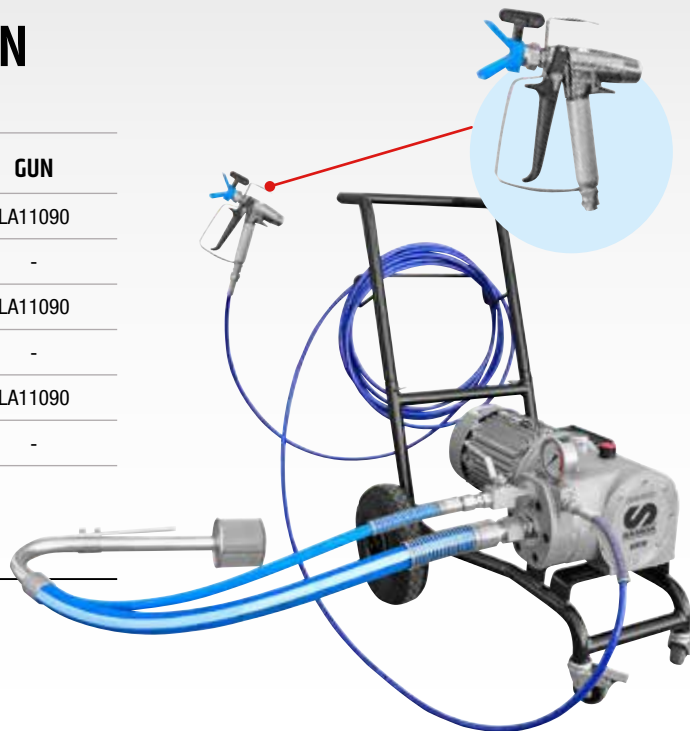

CHOOSE YOUR GIOTTO CONFIGURATION

Construction solutions for maximum reliability and quality.

	PART NO.	MOTOR	FITTING	HOSE	GUN
SUCTION SYSTEM	LAK12480/1	220 V	1/4"	LA18023	LA11090
	LA12450/1	220 V	1/4"	-	-
	LAK12482/1	110 V	1/4"	LA18023	LA11090
	LA12452/1	110 V	1/4"	-	-
50 L TANK	LAK12458/1	220 V	1/4"	LA18023	LA11090
	LA12458/1	220 V	1/4"	-	-

- Pressure gauge include in all models
- Models with AT300 Airless spray gun include nozzle LASFC 21-40
- The K code pumps include the tool box Part No. LA17200